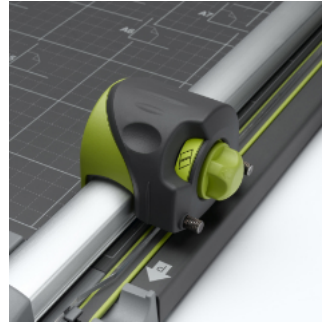

# Smartcut A425 MultiFunctional

2101965

## Overview

Revolutionary Finishing Combining advanced technology with ergonomic styling, Rexel SmartCut™ Document Trimmers provide safety and versatility across a wide range of environments.

## Features

- Integrated with 4 different cutting styles: Straight Cut, Wave Cut, Perforating and Scoring - great for documents, invitations, photographs, greeting cards or anything with a fold, tear-off slip or decorative edge
- Durable metal base gives great stability and accuracy when trimming, marked with paper guides for A4, A5 and A6 sizes
- Easy and safe to change between cutting styles - simply rotate the dial on the easy-to-grip handle