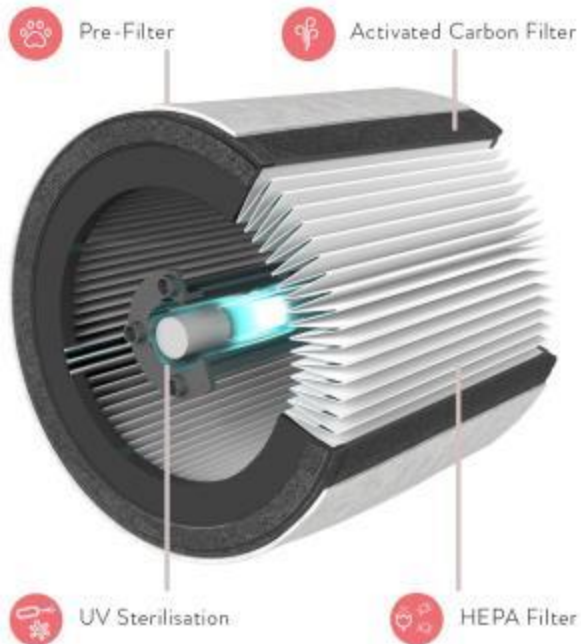

360° градусова филтрация – DuPont™

4 Нива на Пречистване

Филтърът е в основата на пречистването на вашия въздух.

Комбинираният филтър TruSens е проектиран да улавя микроскопични частици, алергени и летливи органични компоненти, както и неприятни миризми.

Миещ се Pre-Filter* – улавя големи частици като прах и козина на домашни любимци. *Само за Z-2000 au Z-3000

Филтър с активен въглен– премахва определени газове и миризми от въздуха

HEPA filter – **H**igh **E**fficiency **P**articulate **A**ir filter от DuPont, улавя праховите частици до 0,3 микрона

UV стерилизация– намалява растежа на бактериите, причиняващи мирис, върху повърхността на филтъра.