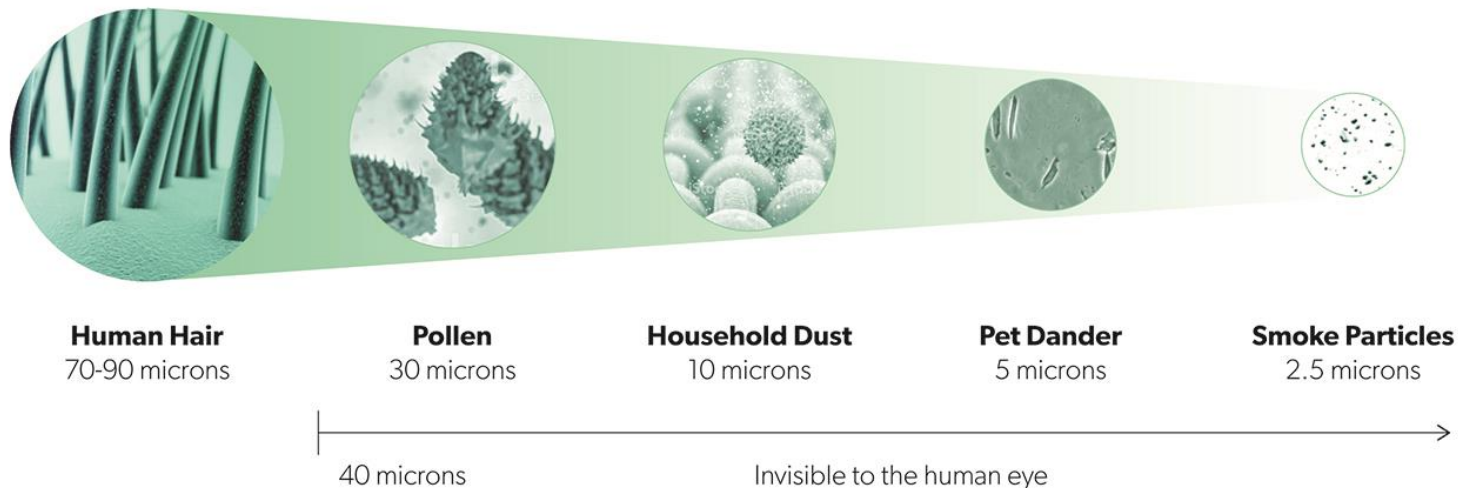

Индекс на качеството на въздуха(AQI)

TruSens покрива индекса на качеството на въздуха от 1 до 500 точки, създадена от Американската агенция за опазване на околната среда (EPA). Този индекс улавя частици от 2,5 микрона или повече. Това е 30 пъти по-малко от човешки косъм.