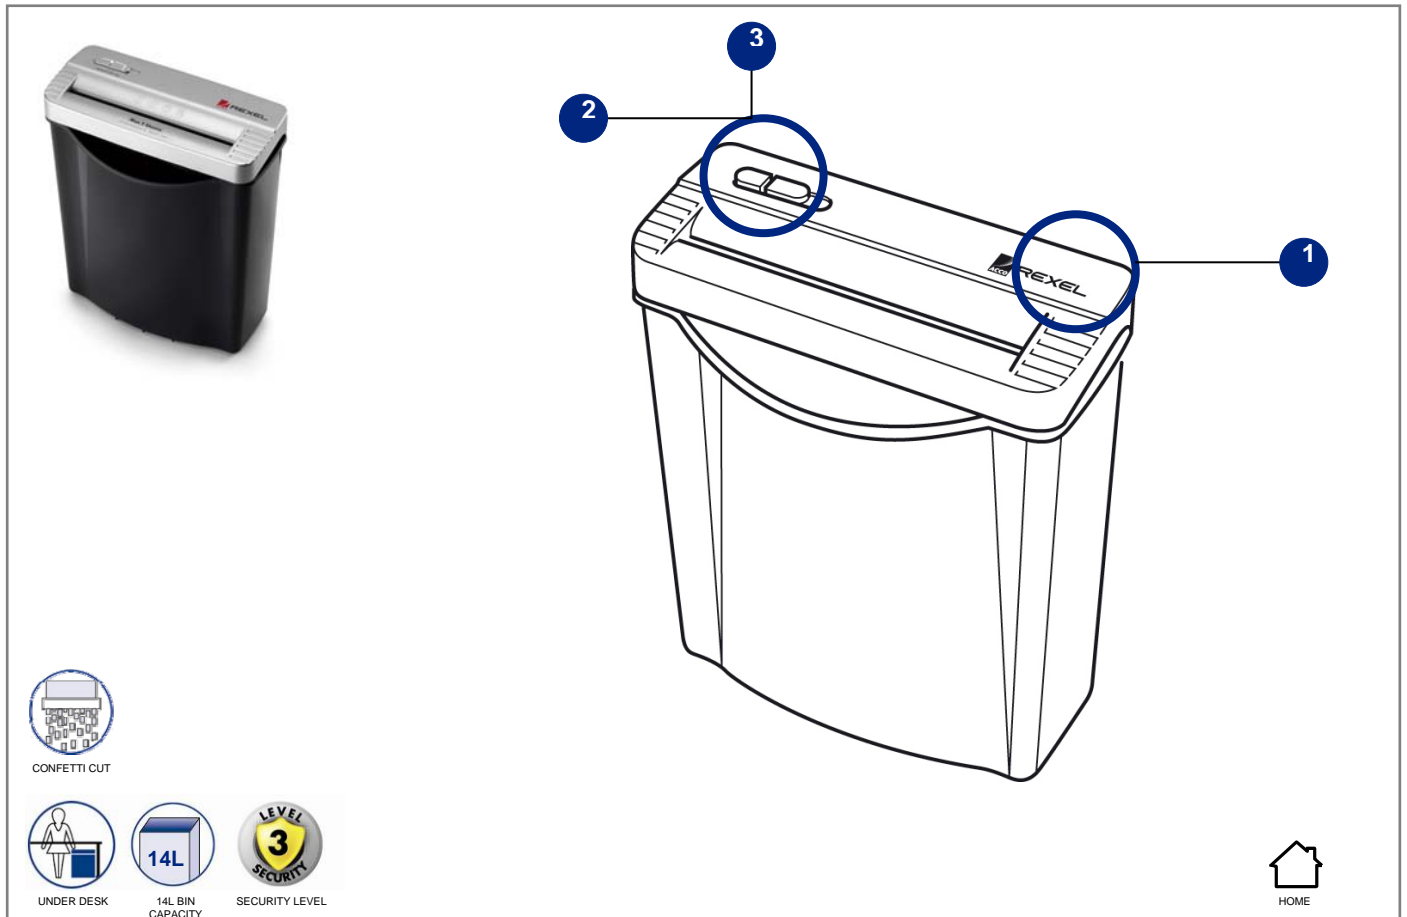

ALPHA

Quality Home, Confetti Cut Shredder

Smart and functional, the Rexel range of home shredders are ideal for the light home user and day-to-day shredding. The Alpha shredder is a great value quality home shredder. It offers:

- Shreds paper into small confetti pieces (4 x 30mm) for high security
- Shreds up to 6 sheets at a time
- 14 litre bin can hold up to 60 sheets before it needs emptying
- Stylish design

Features & Benefits

1. 1 **Easy lift off head – for emptying**
2. 2 **Auto start/stop**
3. 3 **Auto reverse**
   Clears jams

Technical Specifications

Cutting Style	Confetti Cut	Power Consumption (out W)	150
Shred Capacity (70 gsm)	6	Working Cycle On/Off	2min/30mins
Shred Capacity (80 gsm)	5	Weight kg	3.2
DIN Security Level	3	Staples	-
Shred Size (mm)	4x30	Paper Clips	-
Shred Speed m/min	2.6	Credit Cards	Yes
Dimensions (mm) H x W x D	360x324x165	CD's	-
Working width mm	224	Watts / Amps	150
Bin Capacity (Cu., litre)	14	Certification	CE, TUV, GS
Sound Level Decibels @ 1m	72dB	Warranty Period	2 years
Anti-jam Reverse	Yes	Warranty Cutting Head	2 years

ACCO reserves the right to modify specifications without notice.

Product Codes:
EU 2102023EU
UK 2102023

www.accoeurope.com